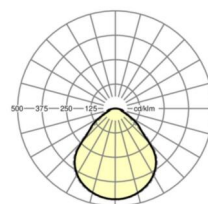

CHARACTERISTICS

Order number	65755014175
EAN number	4020863495443
Commodity code	94051190
Certification mark	IP 20, Protection class I, VDU $65^\circ < 3000$, ENEC10 VDE, F, Indoor, CE
Impact resistance (IK rating)	IK03
Ambient temperatur	ta 25°C
Warranty period	5 years
State funding programs	BEG - Federal funding for efficient buildings (valid only for Germany)

ELECTRICAL ENGINEERING

Controller	Electronic multi-lumen driver, 4-steps (1 pcs.)
System output	13W-7W
Mains voltage	230V/50Hz
Circuit breakers (inrush current)	45 pieces/B10, 73 pieces/B16, 71 pieces/C10, 113 pieces/C16
Energy efficiency class/light source	C

LIGHTING TECHNOLOGY

Placement	LED, Colour rendering/Light colour CRI $\geq 80 / 3000\text{K}$
Colour tolerance (MacAdam)	3SDCM
Photobiological safety (Luminaire)	RGO
Nominal luminous flux/switching steps (EDM)	1100lm/9W, 900lm/7W, 1600lm/13W, 1400lm/11W
LED service life	100000h L80/B10 (Tq 25°C), 50000h L90/B50 (Tq 25°C)
Luminaire luminous efficiency	126lm/W-118lm/W
UGR lat./long.	18.3 / 18.6 (13W)

MECHANICS

Housing colour	silver grey/white aluminium RAL 9006
Dimensions (LxWxH/DxH)	648mm x 239mm x 55mm
Weight (net)	3.17kg
Cable entry KE (X/Y)	0mm/0mm
Type of installation	Wall mounting, Ceiling-mounted single installation

DEEP-LINK

<https://www.regiolux.de/en/article/65755014175>