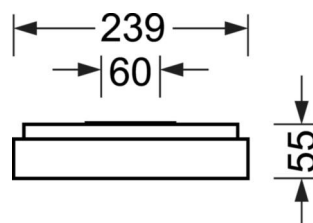

## LIGHTING TECHNOLOGY

Placement	LED, Colour rendering/Light colour CRI $\geq 80 / 3000\text{K}$
Colour tolerance (MacAdam)	3SDCM
Photobiological safety (Luminaire)	RGO
Nominal luminous flux/switching steps (EDM)	1100lm/9W, 900lm/7W, 1600lm/13W, 1400lm/11W
LED service life	100000h L80/B10 (Tq $25^\circ\text{C}$ ), 50000h L90/B50 (Tq $25^\circ\text{C}$ )
Luminaire luminous efficiency	126lm/W-118lm/W
UGR lat./long.	18.3 / 18.6 (13W)

## MECHANICS

Housing colour	silver grey/white aluminium RAL 9006
Dimensions (LxWxH/DxH)	648mm x 239mm x 55mm
Weight (net)	3.17kg
Cable entry KE (X/Y)	0mm/0mm
Type of installation	Wall mounting, Ceiling-mounted single installation

## Dimensions

---

L	648 mm	Length
B	239 mm	Width
H	55 mm	Height
A1	550 mm	Mounting distance single mounting
A4	60 mm	Mounting distance (width)
X	0 mm	Distance cable infeed to the center of the luminaire on the X-axis
Y	0 mm	Distance cable infeed to the center of the luminaire on the Y-axis