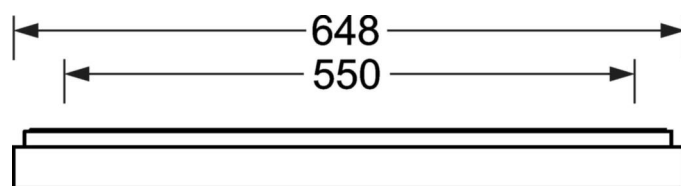

Wall and ceiling light - Micro-prismatic diffuser - direct distribution

Sheet steel enclosure with powder-coated rectangular cross-section, integrated wall mounting plate for easy and quick installation; Housing colour silver grey/white aluminium RAL 9006; Micro prism pane in "multilayer" technology, Light distribution direct distribution by means of Micro-prismatic diffuser of PMMA, à microparalume individuel noir, composante lumineuse indirecte homogène par diffuseur opalin en PMMA. Suitable for VDU workstations,  $65^\circ < 3000 \text{ cd/m}^2$  omnidirectional glare reduction in accordance with current DIN-EN 12464-1 standard, UGR (4H/8H) 18.6. Easy to install connection, directly to the top of the luminaire with a terminal cover cap; the ETM levels can be easily set from the top of the luminaire. Electrical connection via 5-pole connection terminal with plug-in contacts..

## LIGHTING TECHNOLOGY

Placement	LED, Colour rendering/Light colour CRI $\geq 80 / 3000\text{K}$
Colour tolerance (MacAdam)	3SDCM
Photobiological safety (Luminaire)	RGO
Nominal luminous flux/switching steps (EDM)	1100lm/9W, 900lm/7W, 1600lm/13W, 1400lm/11W
LED service life	100000h L80/B10 (Tq $25^\circ\text{C}$ ), 50000h L90/B50 (Tq $25^\circ\text{C}$ )
Luminaire luminous efficiency	126lm/W-118lm/W
UGR lat./long.	18.3 / 18.6 (13W)

## MECHANICS

Housing colour	silver grey/white aluminium RAL 9006
Dimensions (LxWxH/DxH)	648mm x 239mm x 55mm
Weight (net)	3.17kg
Cable entry KE (X/Y)	0mm/0mm
Type of installation	Wall mounting, Ceiling-mounted single installation

## Dimensions

---

L	648 mm	Length
B	239 mm	Width
H	55 mm	Height
A1	550 mm	Mounting distance single mounting
A4	60 mm	Mounting distance (width)
X	0 mm	Distance cable infeed to the center of the luminaire on the X-axis
Y	0 mm	Distance cable infeed to the center of the luminaire on the Y-axis